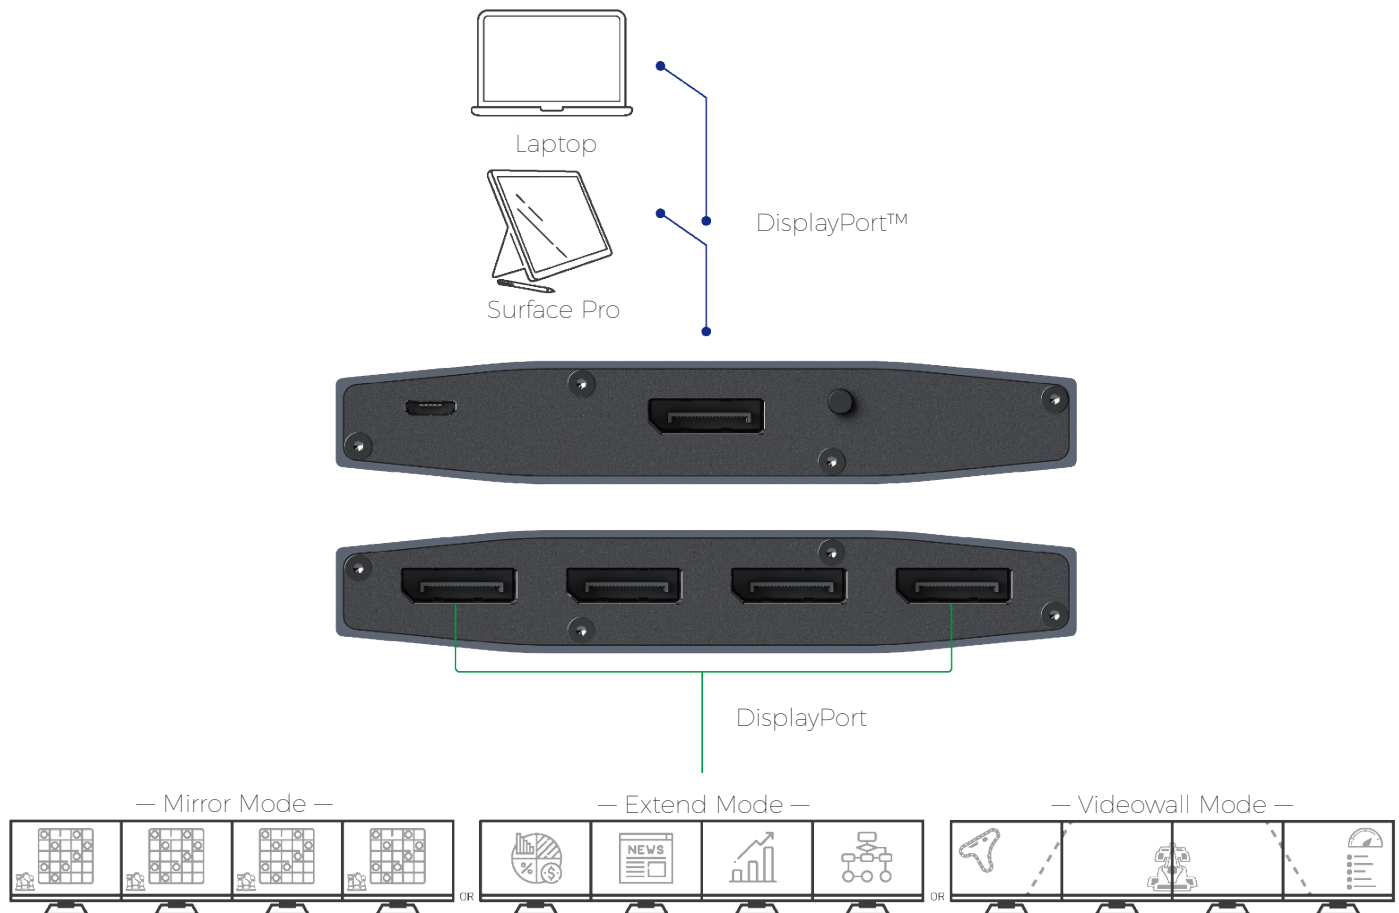

CONNECTION DIAGRAM

MST HUB-DISPLAYPORT 1.2, 4K, 4-PORT

NOTE: Mirror Mode using Windows Display Utility and NVIDIA Utility is limited to two displays.

NOTE: Video Wall Mode (for example, Panoramic) requires either an AMD Eyefinity, Intel, or NVIDIA Surround technology graphics adapter.