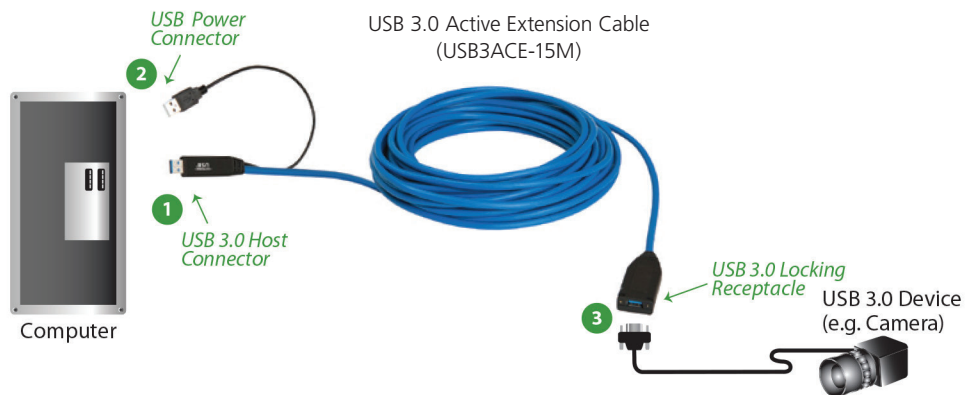

Application Diagram

About Black Box

Black Box provides an extensive range of networking and infrastructure products. You'll find everything from cabinets and racks and power and surge protection products to media converters and Ethernet switches all supported by free, live 24/7 Tech support available in 60 seconds or less.

© Copyright 2015. Black Box Corporation. All rights reserved. Black Box® and the Double Diamond logo are registered trademarks of BB Technologies, Inc. USB3 Vision™ is a trademark owned by the AIA and may not be used without the authorization of the AIA. Extreme USB is either a trademark or registered trademark of Icron Technologies Corporation in the United States and/or other countries Any third-party trademarks appearing in this manual are acknowledged to be the property of their respective owners.

USB3ACE-15M QSG, version 1