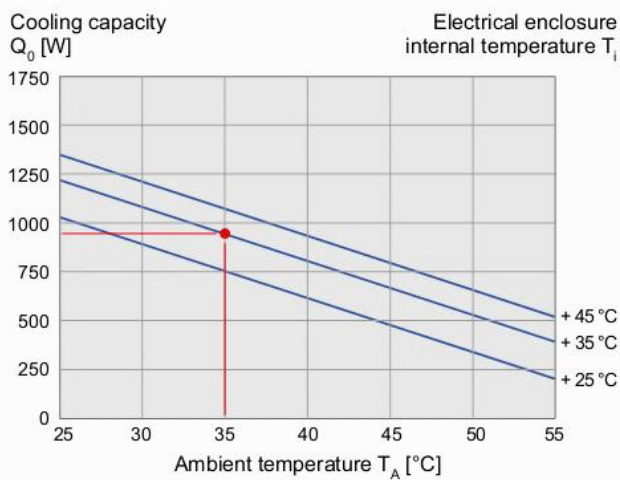

Cooling Capacity

42U ClimateCab, 2500W

42U ClimateCab 2000W

24U ClimateCab 950W

24U ClimateCab 1500W

14U ClimateCab 870W