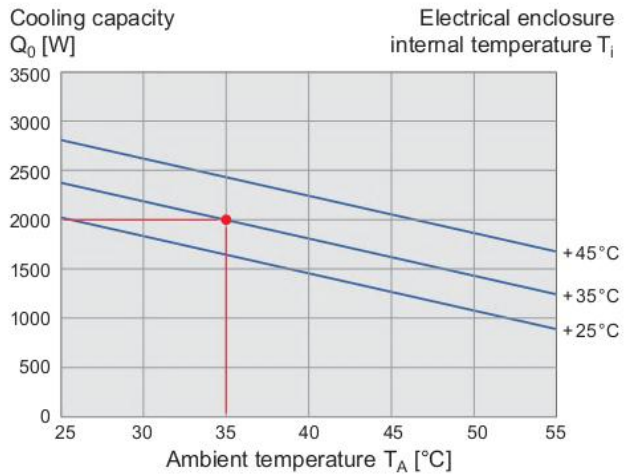

Cooling Capacity

42U ClimateCab, 2500W

42U ClimateCab 2000W

24U ClimateCab 950W

24U ClimateCab 1500W

14U ClimateCab 870W