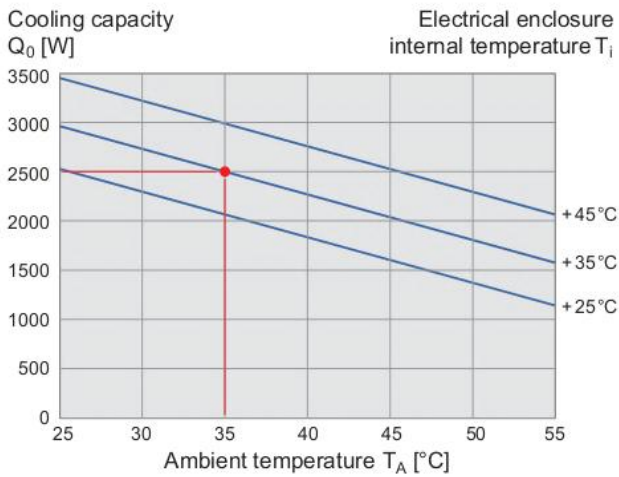

Cooling Capacity

42U ClimateCab, 2500W

42U ClimateCab 2000W

24U ClimateCab 950W

24U ClimateCab 1500W

14U ClimateCab 870W