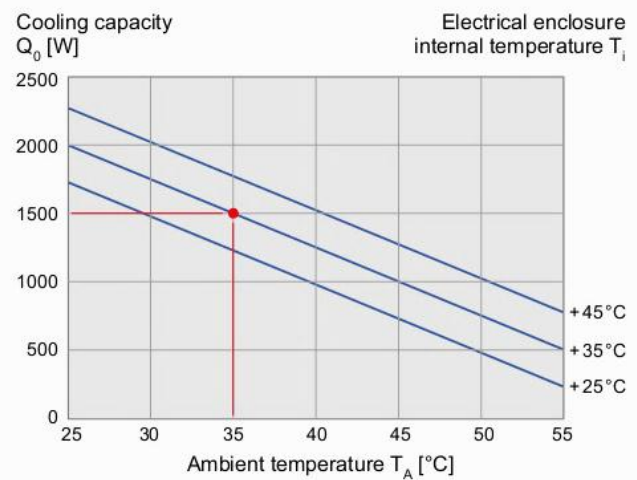

Cooling Capacity

42U ClimateCab, 2500W

42U ClimateCab 2000W

24U ClimateCab 950W

24U ClimateCab 1500W

14U ClimateCab 870W